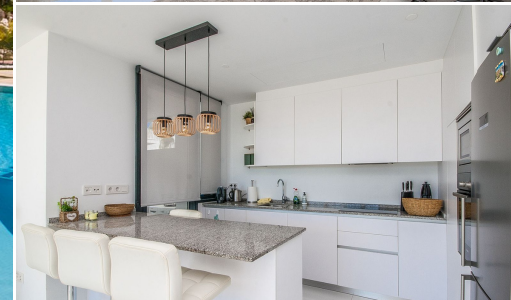

**IMMOMARBEL**

REAL ESTATE COSTA DEL SOL

— www.immomarbel.com —

Penthouse te koop

**Benahavís, Costa del Sol, Spanje**

ID#: 242654

**Beschrijving:**

Located in the sought-after Atalaya area of Benahavís, just minutes from the picturesque town of San Pedro de Alcántara, this luxury duplex penthouse is built to the highest modern standards and boasts stunning views across the golf course towards the sea. The lower level features a spacious lounge opening onto a large, sunny terrace, a sleek open-plan kitchen with utility area, and three bedrooms - including a master suite with en-suite ...