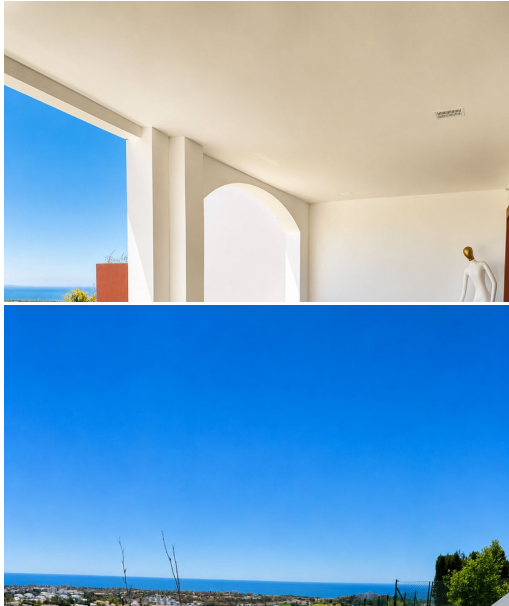

Benahavís, Costa del Sol, Spanje

ID#: 240361

Beschrijving:

Corner semi-detached chalet with views in exclusive Benahavís, Costa del Sol We present to you this spectacular corner semi-detached chalet located in Benahavís, one of the most exclusive areas of the Costa del Sol. With 357 m² built, this 2008 home in good condition offers a unique opportunity for those seeking luxury, privacy, and investment potential. Its strategic corner position guarantees exceptional natural lighting throughout the da...