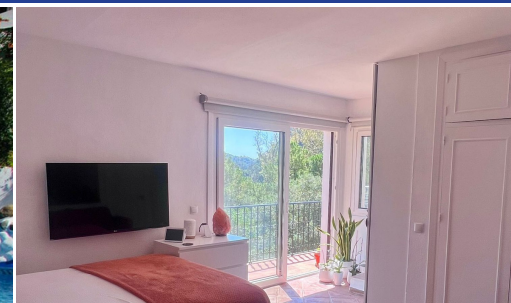

IMMOMARBEL

REAL ESTATE COSTA DEL SOL

www.immomarbel.com

Appartement te koop

Benahavís, Costa del Sol, Spanje

ID#: 241958

Beschrijving:

Charming Studio Duplex with Private Roof Terrace & Panoramic Views - La Pacheca, Benahavís A unique opportunity to own a beautifully renovated studio apartment in the heart of the picturesque village of Benahavís. This delightful studio offers a peaceful setting with stunning panoramic views over the surrounding forest, mountains and the white village of La Pacheca. From the property you can also enjoy views of a traditional Andalusia...