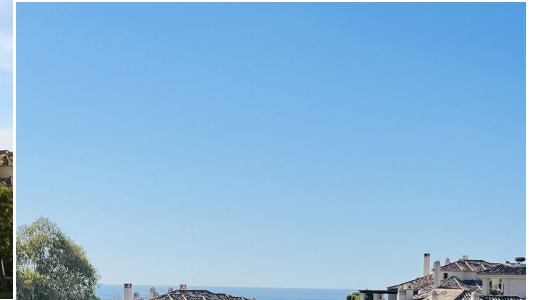

Penthouse te koop

Benahavís, Costa del Sol, Spanje

ID#: 241585

Beschrijving:

Exclusive South-Facing Penthouse with Spectacular Panoramic Views in Banahavis. This exceptional south-facing penthouse is located in a peaceful and prestigious residential complex, surrounded by nature and offering breathtaking panoramic views of the golf course, the Mediterranean Sea, and the mountains. Flooded with natural light, this spacious and elegant property provides an atmosphere of tranquillity, privacy, and comfort. The expansiv...