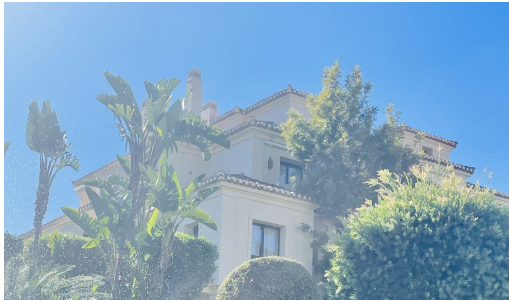

Penthouse te koop

Benahavís, Costa del Sol, Spanje

ID#: 241585

Beschrijving:

Exclusive South-Facing Penthouse with Spectacular Panoramic Views in Banahavis. This exceptional south-facing penthouse is located in a peaceful and prestigious residential complex, surrounded by nature and offering breathtaking panoramic views of the golf course, the Mediterranean Sea, and the mountains. Flooded with natural light, this spacious and elegant property provides an atmosphere of tranquillity, privacy, and comfort. The expansiv...