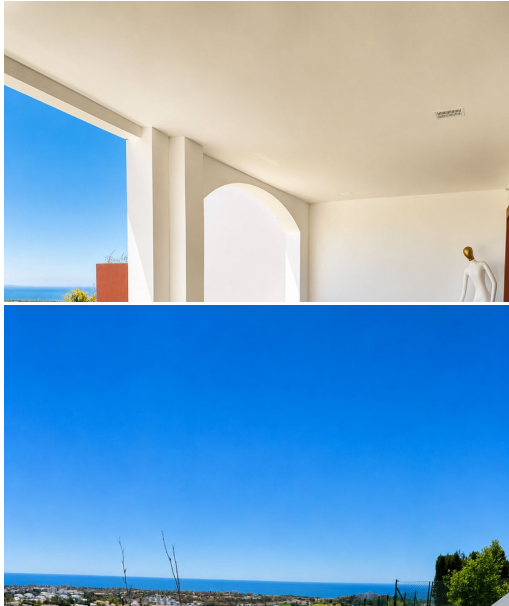

Benahavís, Costa del Sol, Espagne

ID#: 240361

Description:

Corner semi-detached chalet with views in exclusive Benahavís, Costa del Sol We present to you this spectacular corner semi-detached chalet located in Benahavís, one of the most exclusive areas of the Costa del Sol. With 357 m² built, this 2008 home in good condition offers a unique opportunity for those seeking luxury, privacy, and investment potential. Its strategic corner position guarantees exceptional natural lighting throughout the da...