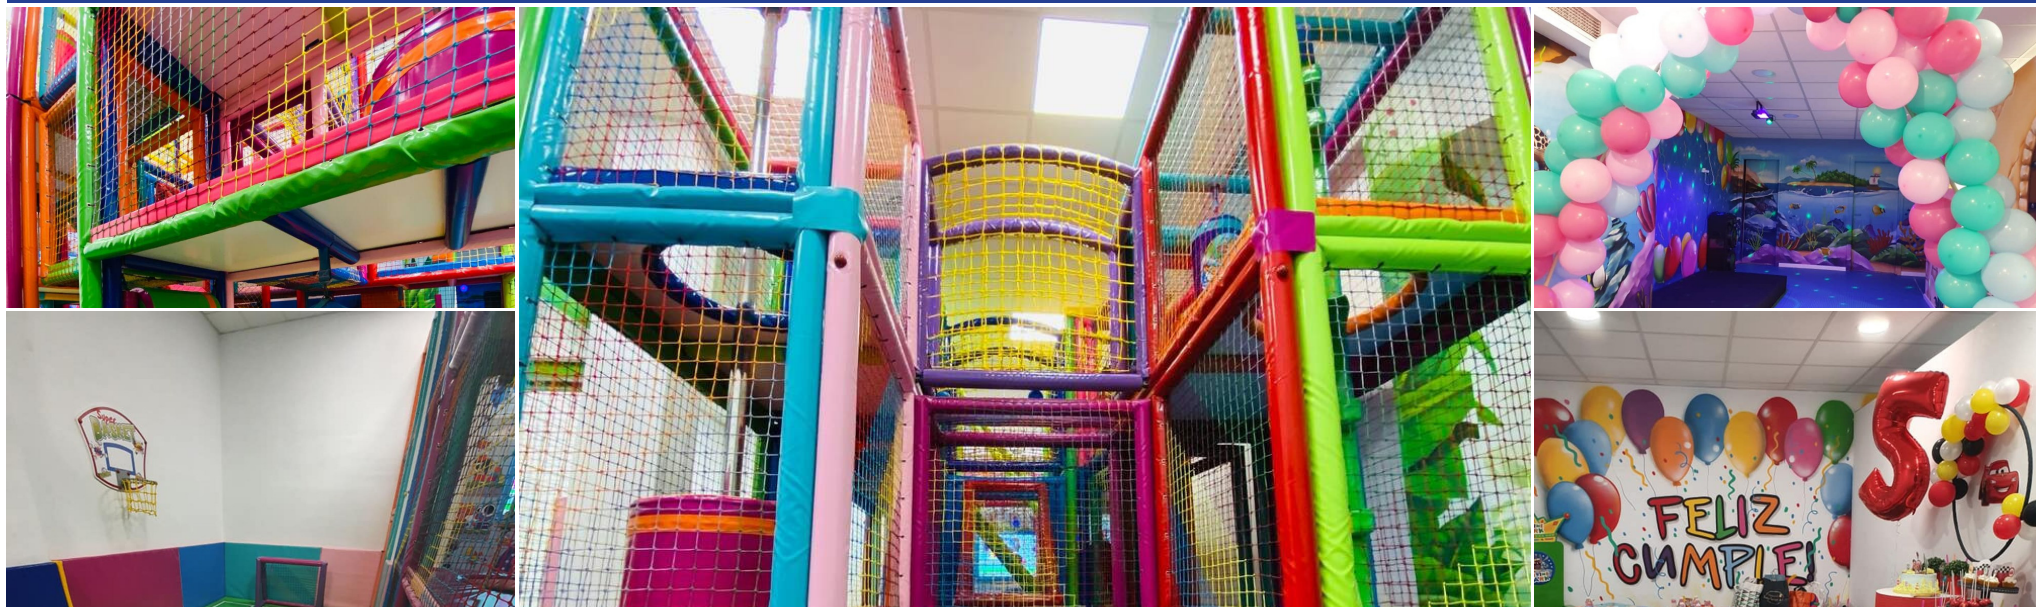

**IMMOMARBEL**

REAL ESTATE COSTA DEL SOL

— www.immomarbel.com —

Commercieel te koop

San Pedro de Alcántara, Costa del Sol, Spanje

ID#: 239812

**Beschrijving:**

Transfer of Children's Soft Play Center with Café - San Pedro Alcántara A fully operational children's soft play center with café is available for transfer in San Pedro Alcántara, located in a central area with a high flow of families. The premises offer 360 m<sup>2</sup>, fully equipped and ready to continue operations without the need for additional investment. Features include: Large children's play area with ball pit Café ...

• Slaapkamers: 0 | • Badkamers: 0 | • Gebouwd: 360 m<sup>2</sup> | • view\_type: Stedelijk

**€150,000**