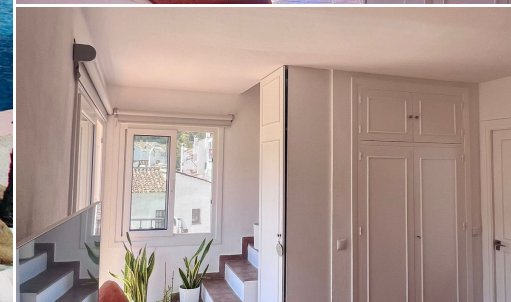

IMMOMARBEL

REAL ESTATE COSTA DEL SOL

— www.immomarbel.com —

Appartement à vendre

Benahavís, Costa del Sol, Espagne

ID#: 241958

Description:

Charming Studio Duplex with Private Roof Terrace & Panoramic Views - La Pacheca, Benahavís A unique opportunity to own a beautifully renovated studio apartment in the heart of the picturesque village of Benahavís. This delightful studio offers a peaceful setting with stunning panoramic views over the surrounding forest, mountains and the white village of La Pacheca. From the property you can also enjoy views of a traditional Andalusia...